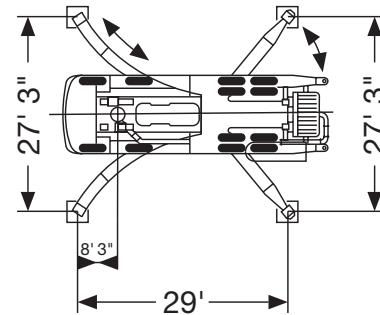

Our fleet size gives us flexibility and leads to the highest on time performance in the industry.