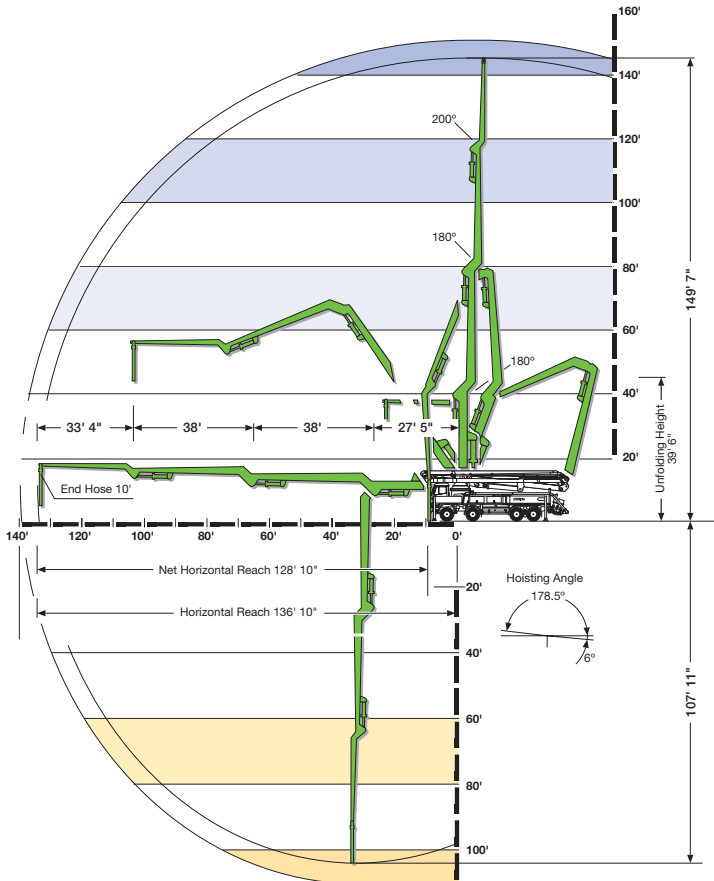

S 46 SX

OUTRIGGER SPREADS & LOADS

FRONT
Outrigger Spread **27 ft 3 in**

REAR
Outrigger Spread **27 ft 3 in**

FRONT TO REAR
Outrigger Length **29 ft**

MAX FRONT
Outrigger Load **58,500 lbf**

MAX REAR
Outrigger Load **56,200 lbf**

* All dimensions and weights are approximate.

Our fleet size gives us flexibility and leads to the highest on time performance in the industry.