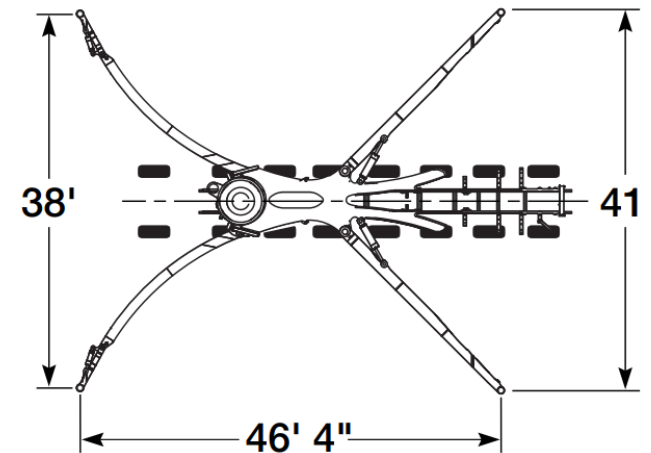

S 65 SXF

OUTRIGGER SPREADS & LOADS

FRONT
Outrigger Spread 38 ft 0 in

REAR
Outrigger Spread 41 ft 0 in

FRONT TO REAR
Outrigger Length 46 ft 4 in

MAX FRONT
Outrigger Load 105,661 lbf

MAX REAR
Outrigger Load 92,172 lbf

* All dimensions and weights are approximate.