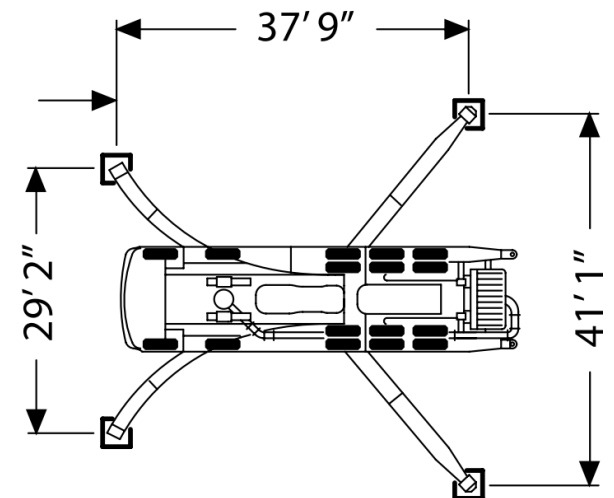

## OUTRIGGER SPREADS & LOADS

**FRONT**  
Outrigger Spread 29 ft 2 in

**REAR**  
Outrigger Spread 41 ft 1 in

**FRONT TO REAR**  
Outrigger Length 37 ft 9 in

**MAX FRONT**  
Outrigger Load 78,680 lbf

**MAX REAR**  
Outrigger Load 83,176 lbf

\* All dimensions and weights are approximate.