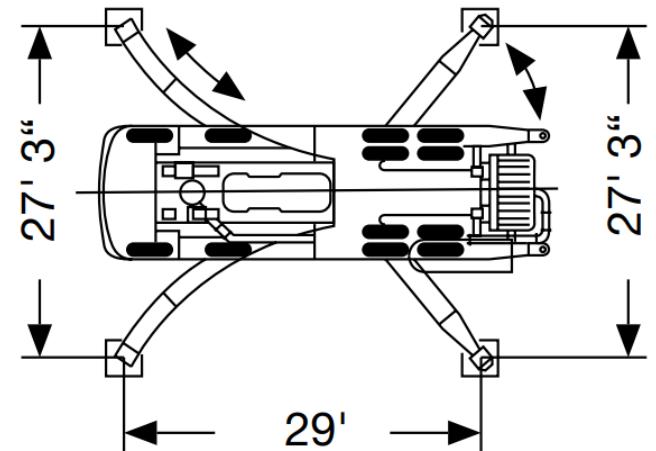

## OUTRIGGER SPREADS & LOADS

**FRONT**  
Outrigger Spread 27 ft 3 in

**REAR**  
Outrigger Spread 27 ft 3 in

**FRONT TO REAR**  
Outrigger Length 29 ft 0 in

**MAX FRONT**  
Outrigger Load 58,450 lbf

**MAX REAR**  
Outrigger Load 56,202 lbf

\* All dimensions and weights are approximate.