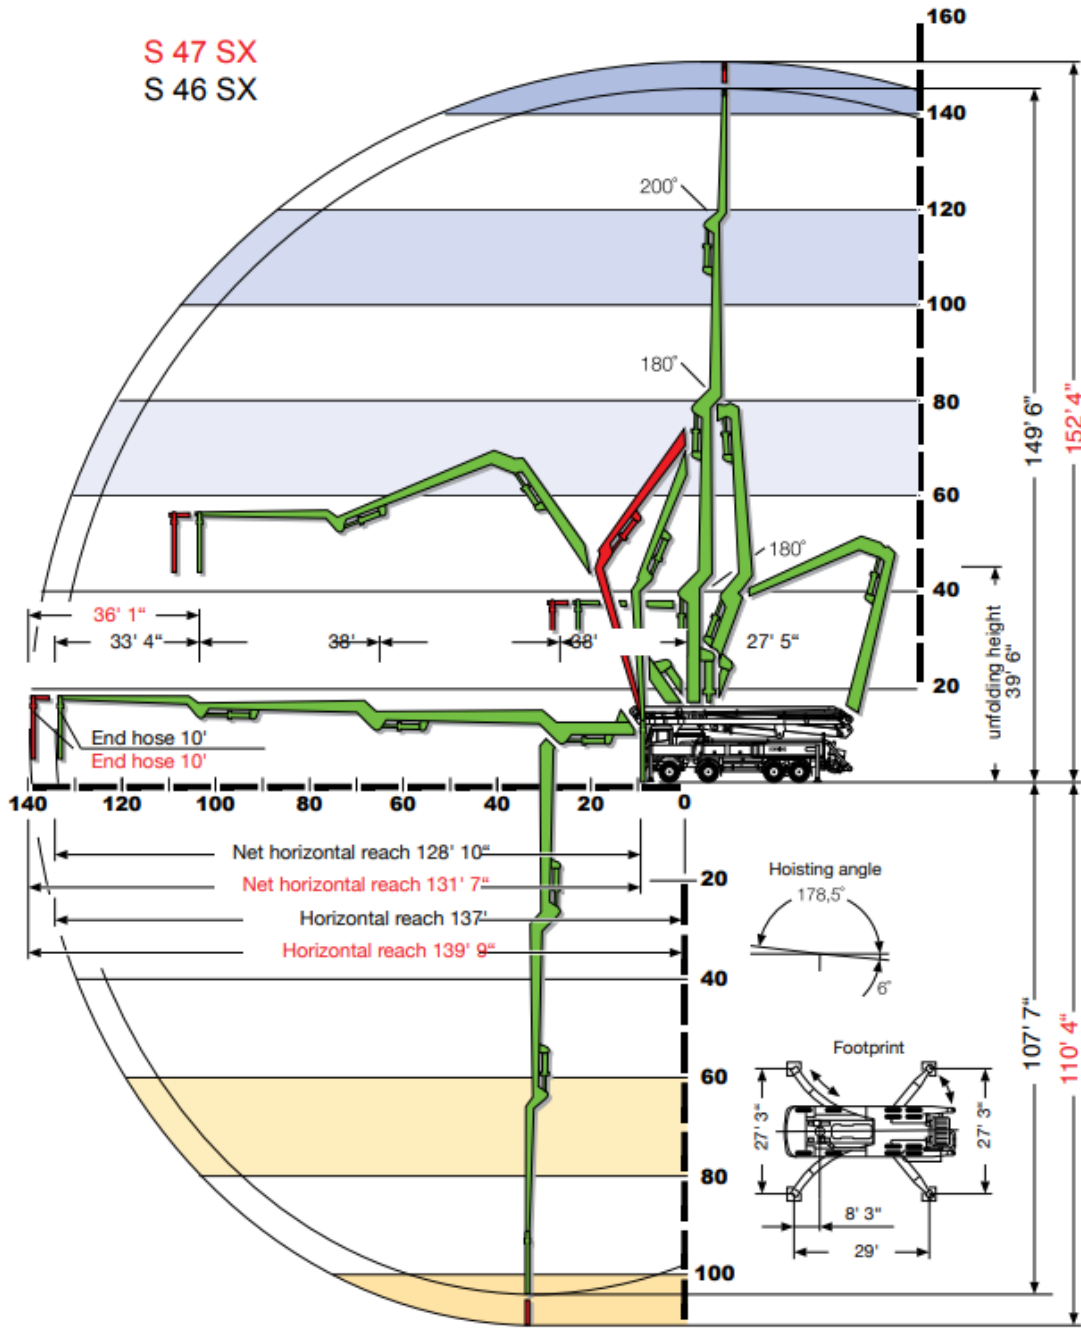

S 47 SX  
S 46 SX

# S 47 SX

## OUTRIGGER SPREADS & LOADS

**FRONT**  
Outrigger Spread 27 ft 3 in

**REAR**  
Outrigger Spread 27 ft 3 in

**FRONT TO REAR**  
Outrigger Length 29 ft 0 in

**MAX FRONT**  
Outrigger Load 58,450 lbf

**MAX REAR**  
Outrigger Load 56,202 lbf

\* All dimensions and weights are approximate.