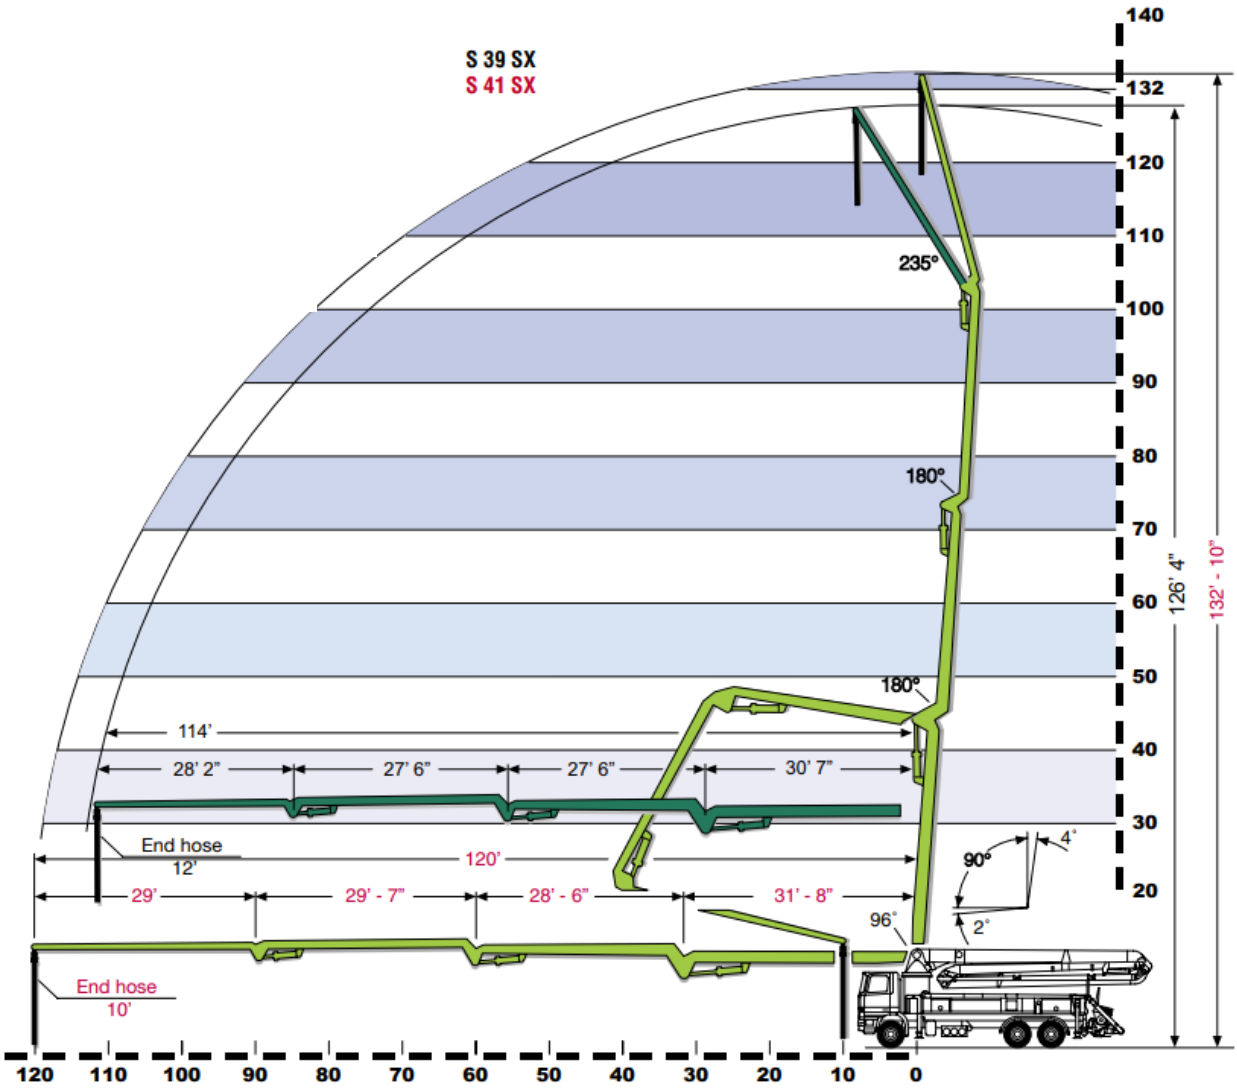

# S 39 SX

## OUTRIGGER SPREADS & LOADS

<b>FRONT</b> Outrigger Spread	26 ft 0 in
<b>REAR</b> Outrigger Spread	21 ft 5 in
<b>FRONT TO REAR</b> Outrigger Length	30 ft 2 in
<b>MAX FRONT</b> Outrigger Load	40,466 lbf
<b>MAX REAR</b> Outrigger Load	40,466 lbf

\* All dimensions and weights are approximate.