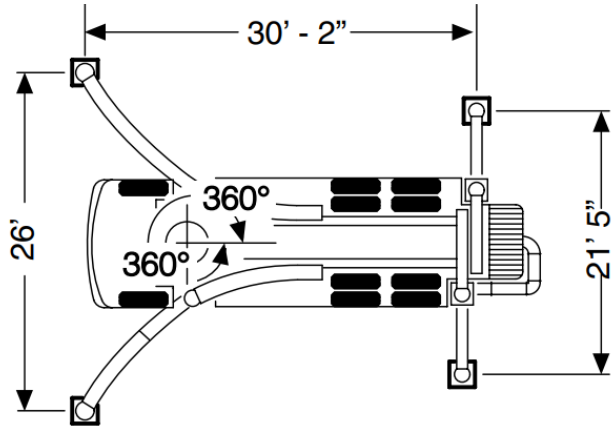

# S 39 SX

## OUTRIGGER SPREADS & LOADS

<b>FRONT</b> Outrigger Spread	26 ft 0 in
<b>REAR</b> Outrigger Spread	21 ft 5 in
<b>FRONT TO REAR</b> Outrigger Length	30 ft 2 in
<b>MAX FRONT</b> Outrigger Load	40,466 lbf
<b>MAX REAR</b> Outrigger Load	40,466 lbf

\* All dimensions and weights are approximate.